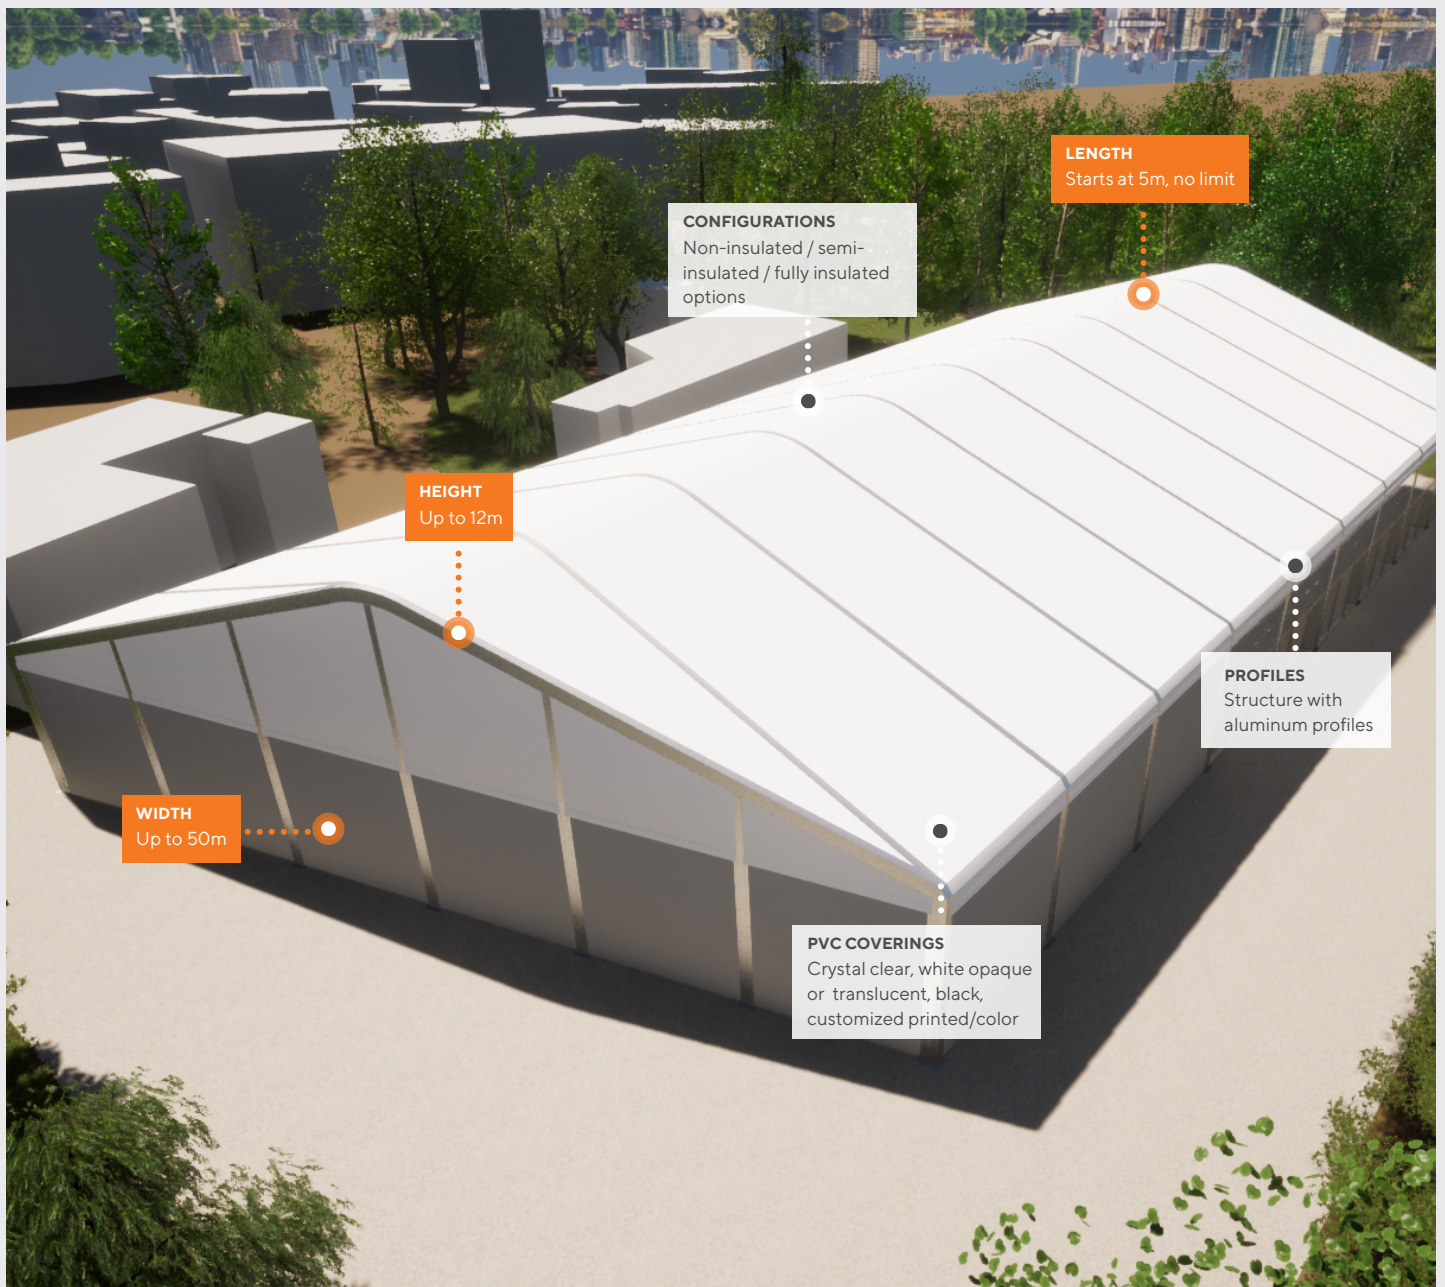

## THE A-FRAME

# THE A-FRAME

The a-frame is a flexible and cost-effective solution for a wide range of purposes and events.

Depending on the finality, the a-frame has many types of coverings: **non-insulated** (e.g. soft PVC roof and sidewalls), **semi-insulated** (e.g. thermo inflatable PVC roof), and **fully insulated** (e.g. insulating sandwich panels both on the roof and sidewalls).

Its versatility makes this a great solution for many purposes, from weddings, to warehousing, and sports fields.

The a-frame is available in any length (in 5m increments) and with a width of up to 50m.